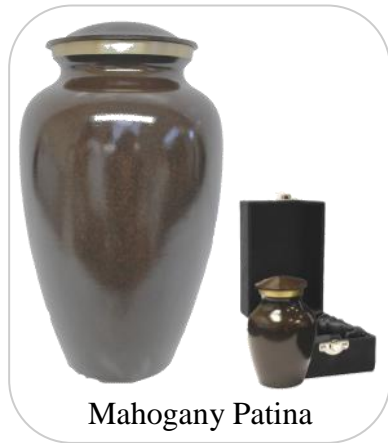

Granite Gun Patina

Mahogany Patina

Autumn Leaves Patina

Gold Ring

Copper Marble

Mixed Bhatti Patina

Adult & Keepsake Urns

Mother of Pearl

Purple Band Patina

Falling Leaves

Rainbow Floral

Black Gold Band

Black Engraved

Adult & Keepsake Urns

Doves in Flight (Dome Lid)

Marble Band